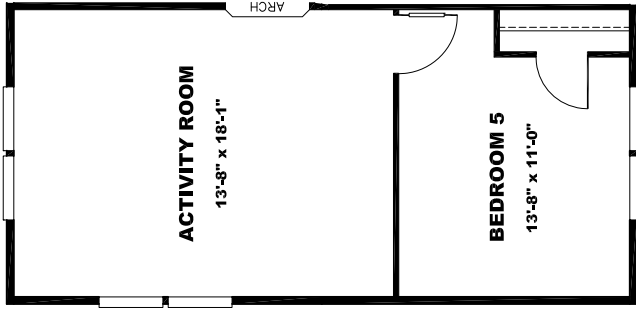

(1 OF 2)
 Model #: MAN32743A
 Drawing #:
 32M098

ACTIVITY_ROOM_OPT_1

HOME_THEATER_OPT_1

ACTIVITY_ROOM_OPT_2

HOME_THEATER_OPT_2

ACTIVITY_ROOM_OPT_3

ACTIVITY_ROOM_OPT_4

ACTIVITY_ROOM_OPT_5