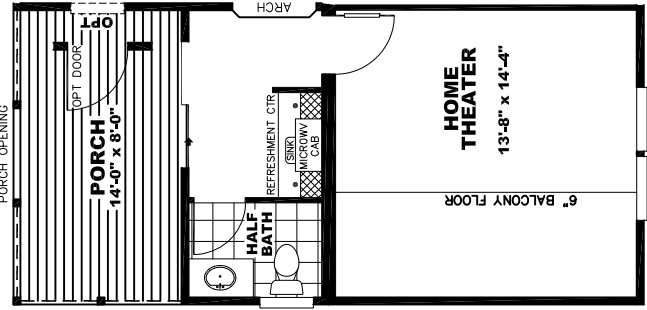

ACTIVITY_ROOM_OPT_2

ACTIVITY_ROOM_OPT_7

HOME_THEATER_OPT_2