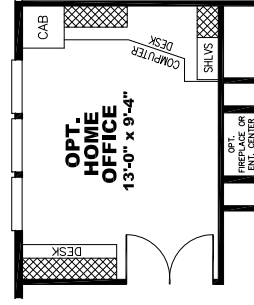

ACTIVITY_ROOM_OPT_8