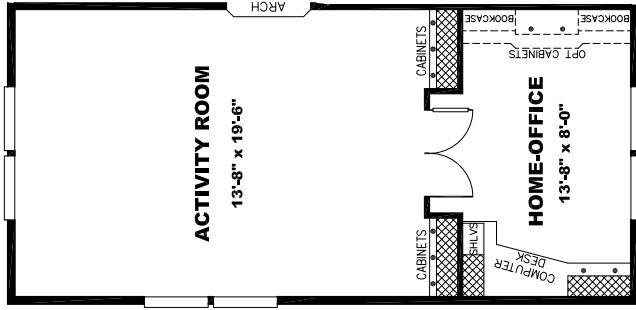

(1 OF 2)
 Model #: MAN32743A
 Drawing #:
 32M098

ACTIVITY_ROOM_OPT_1

HOME_THEATER_OPT_1

ACTIVITY_ROOM_OPT_2

HOME_THEATER_OPT_2

ACTIVITY_ROOM_OPT_3

ACTIVITY_ROOM_OPT_4

ACTIVITY_ROOM_OPT_5